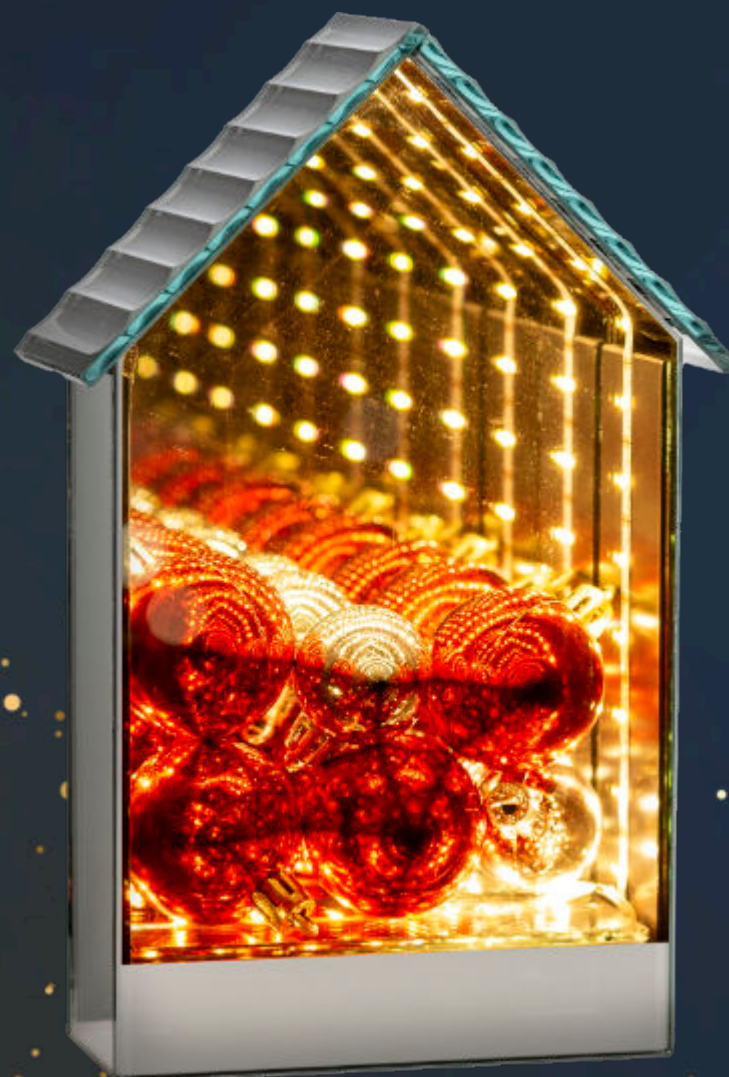

Vetro con specchio e led
Glass with mirror and led lights

Noël

24481
Cm 22
Min. 4
24013/10K29