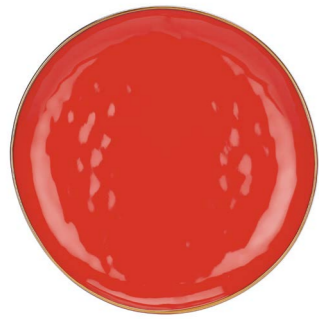

R136000006
CONCERTO CORALLO
Vassoio Rotondo | *Round Tray*
Gres | Stoneware Ø 32 cm | Mult. 2
RT00031A90