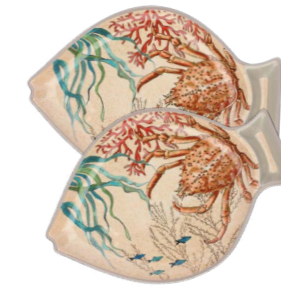

R133201PEM
SEALIFE
Set 2 Piatti Pesce | Set 2 Fish Plates
Melamina | Melamine 33x23 cm
Mult. 3 | Gift Box
RT00029A90