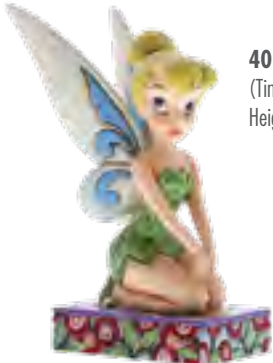

4011754 A Pixie Delight
(Tinker Bell)
Height: 11.0cm 📦