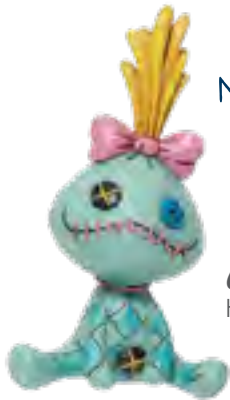

## Re-introductions

4033282 **Congratulations**  
(Mickey and Minnie)  
Height: 16.5cm 🎁

4048656 **Best Pals**  
(Mickey and Pluto)  
Height: 15.0cm 🎁

4016557 **Tea For Two**  
(Jaq and Gus)  
Height: 11.0cm 🎁

4013989 **Smooth For My Sweetie**  
(Mickey and Minnie)  
Height: 17.0cm 🎁

NEW

**6013081 Oswald**  
Height: 8.0cm 📦

NEW

**6011936 Timon**  
Height: 8.0cm 📦

NEW

**6011937 Pumba**  
Height: 7.5cm 📦

NEW

**6013082 Scrump**  
Height: 8.5cm 📦

**6010890 Angel**  
Height: 9.0cm 📦

**6009002 Stitch**  
Height: 8.0cm 📦

**6010888 Meeko**  
Height: 8.0cm 📦

**6010887 Bambi**  
Height: 6.5cm 📦

**4054285 Minnie Mouse with Heart**  
Height: 7.0cm 📦