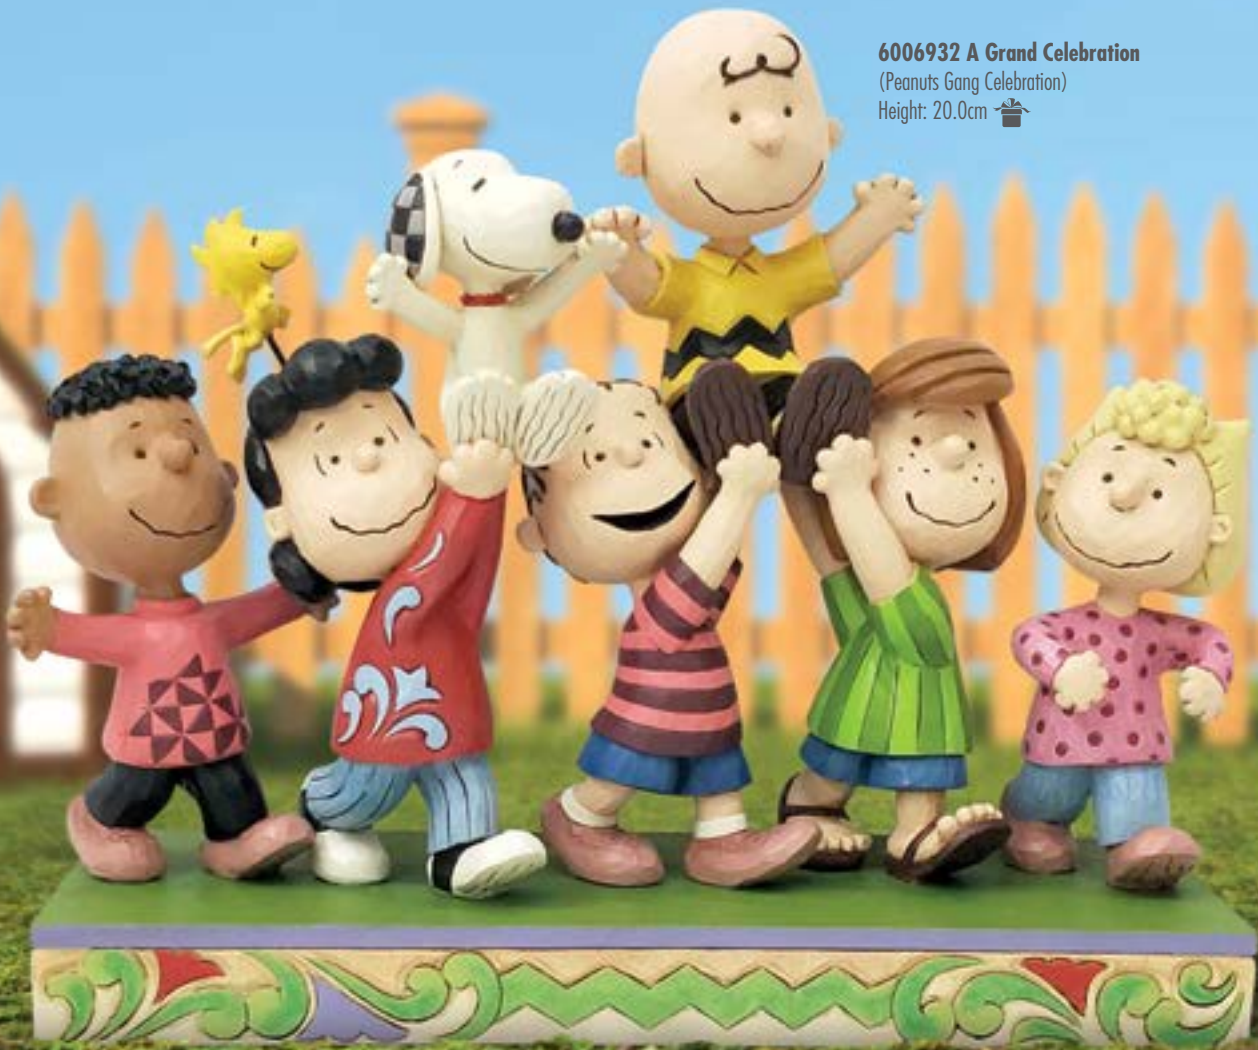

“A Grand Celebration” The Peanuts gang are all together in this whimsical piece designed by artist Jim Shore. Charlie Brown and Snoopy are hoisted high into the air by their friends Peppermint Patty, Linus, Lucy, Sally and Franklin. Beautifully hand-painted and crafted from high-quality cast stone with intricate styling and attention to detail Jim Shore’s unmistakable style evokes a sense of nostalgia with traditional themes, quilt patterns and design motif.

6006932 A Grand Celebration
(Peanuts Gang Celebration)
Height: 20.0cm 📦