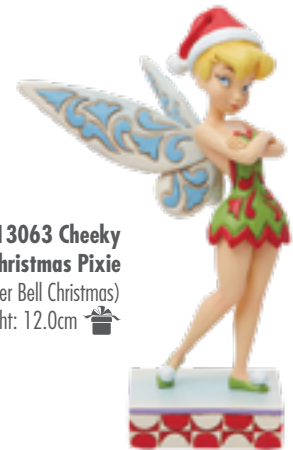

6008079 Snazzy Sailor
(Mickey Sailor)
Height: 13.0cm 🎁

6010109 Shamrock Wishes
(St. Patrick's Minnie Mouse)
Height: 8.0cm 🎁

4011755 True Blue Companion
(Eeyore)
Height: 9.0cm 🎁

6008081 Beloved Bear
(Winnie the Pooh)
Height: 12.0cm 🎁

6007085 Stitch
Height: 12.5cm 🎁

6009581 Laughing All the Way
(Mickey and Pluto Christmas Waterball)
Height: 16.5cm 🎁 🎵

6002832 Splendid Skaters
(Victorian Mickey and Minnie Mouse Waterball)
Height: 15.5cm 🎁

ALL
NEW

6013057 The Christmas Countdown
(Mickey & Minnie Christmas Countdown Calendar)
Height: 19.0cm 🎁

6013059 Festive Friends
(Mickey Mouse & Pluto Christmas)
Height: 16.0cm 🎁

6013058 Jingle Bell
(Mickey & Minnie Mouse Santas)
Height: 17.0cm 🎁

ALL NEW

6013065 Festive Feline
(Figaro Christmas)
Height: 9.5cm 🎁

6013064 Frosted Fawn
(Bambi Christmas)
Height: 11.0cm 🎁

6013063 Cheeky Christmas Pixie
(Tinker Bell Christmas)
Height: 12.0cm 🎁

6013062 Christmas Sweetie
(Winnie the Pooh Christmas)
Height: 14.0cm 🎁