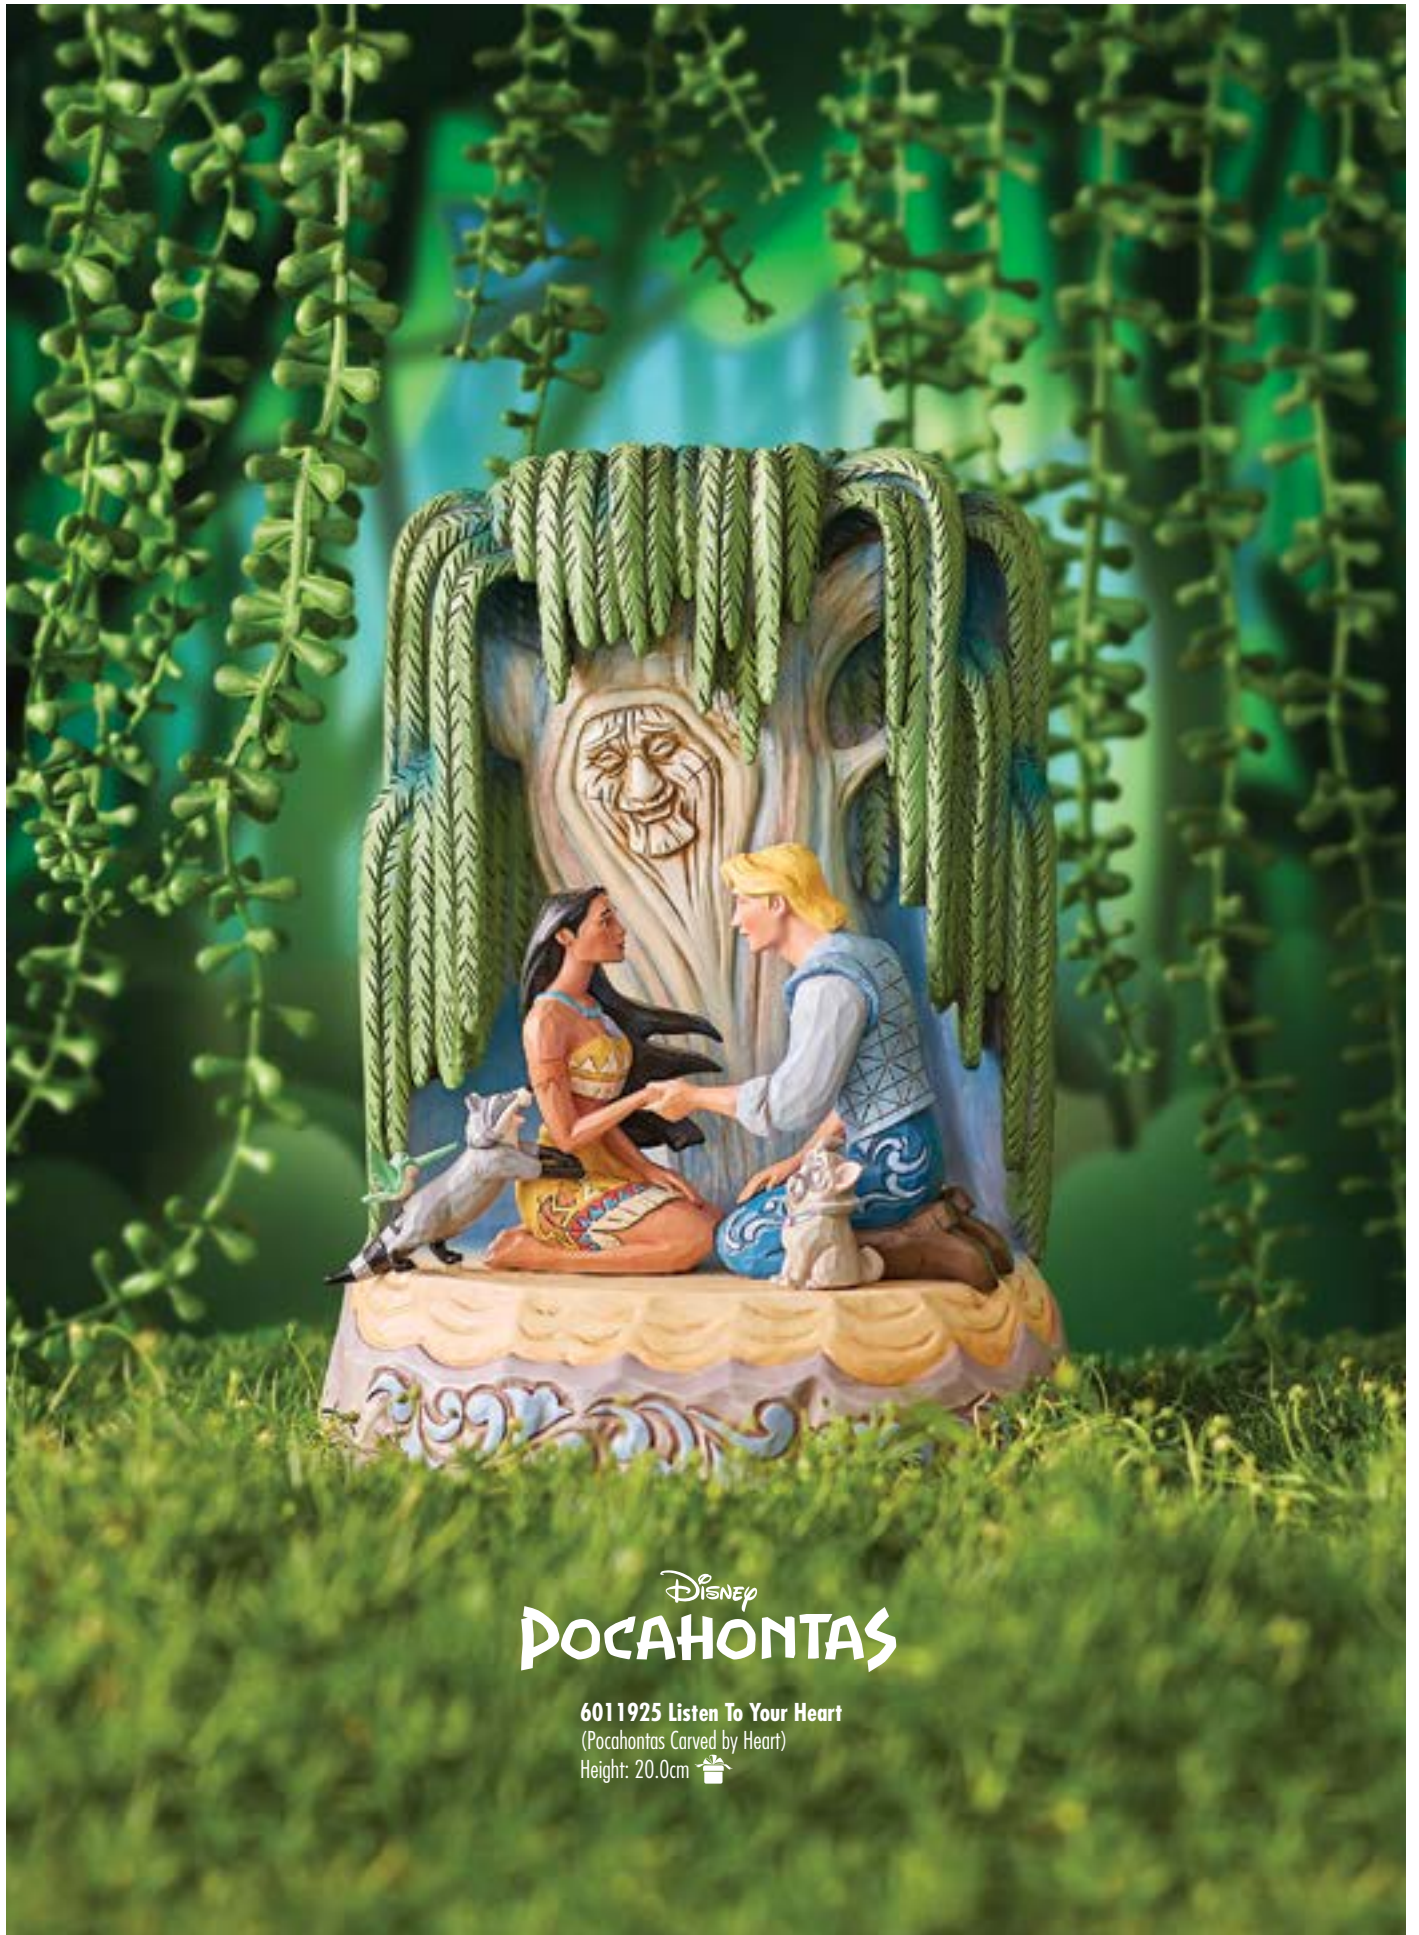

6005972 Cricket's The Name. Jiminy Cricket
(Jiminy Cricket Statement Figurine)
Height: 35.0cm 📦

6000971 Big Trouble
(Stitch Statement Figurine)
Height: 38.0cm 📦

6008998 Dreaming of Floating Lights
(Rapunzel Tower Scene)
Height: 47.0cm 📦

4005434 Homeward Bound
(Seven Dwarfs)
Height: 19.5cm 📦

Disney
Snow White
and the *Seven Dwarfs*

6010881 A Wishing Apple
(Snow White and the Seven Dwarfs)
Height: 20.5cm 📦

Disney
POCAHONTAS

6011925 Listen To Your Heart
(Pocahontas Carved by Heart)
Height: 20.0cm 

**6010879 Carved by Heart
Winnie the Pooh**
Height: 18.0cm 📦

This stunning Winnie the Pooh statuette showcases the Hundred Acre Wood crew in stunning detail. Pooh, Piglet, Rabbit, Tigger, Owl, and Eeyore gather outside Pooh's house. Covered in astonishing patchwork detail, the piece is unmistakably Jim Shore.