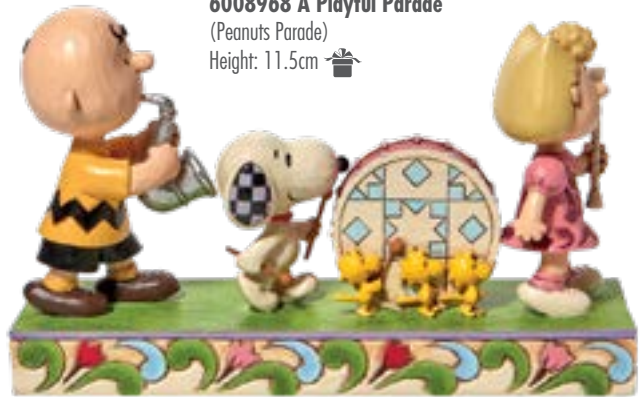

6010113 A Summer Snack
 (Snoopy and Woodstock eating Watermelon)
 Height: 10.5cm 📦

6010120 Snoopy Chef Mini Figurine
 Height: 10.0cm 📦

6010119 Snoopy Doctor Mini Figurine
 Height: 8.0cm 📦

6010116 Party Animal
 (Birthday Snoopy)
 Height: 11.5cm 📦

4044677 My Best Friend
 (Snoopy & Woodstock Personality Pose)
 Height: 13.0cm 📦

6007939 Just Hanging Around
 (Snoopy & Woodstock in Hammock)
 Height: 14.0cm 📦

6010115 Cool Pals
(Joe Cool Snoopy and Woodstock)
Height: 8.0cm 📦

6007965 Bouncing into Spring
(Snoopy in bed of Flowers)
Height: 12.0cm 📦

6010114 Cowabunga!
(Snoopy and Woodstock Surfing)
Height: 13.5cm 📦

6008968 A Playful Parade
(Peanuts Parade)
Height: 11.5cm 📦

6005950 Snoopy Cupid
Mini Figurine
Height: 8.0cm 📦