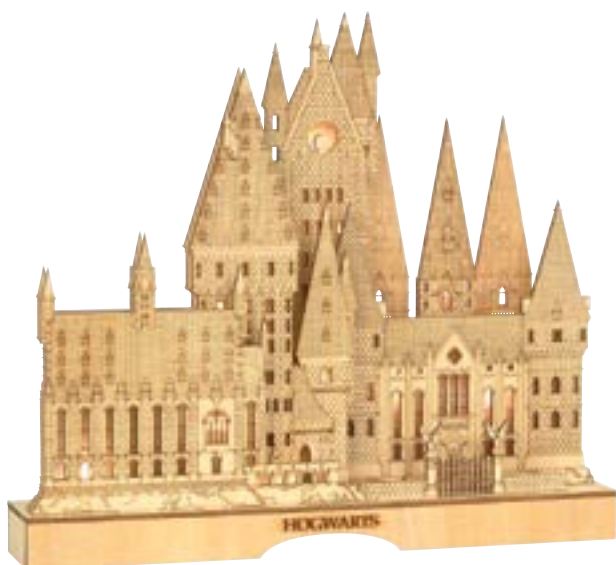

6007753

THE SHRIEKING SHACK
Height 21.0cm  

*Coordinates with 6007756 Encounter At The Shrieking Shack
Includes USB plug adaptor*

6007756
COME OUT AND PLAY PETER
ENCOUNTER AT THE SHRIEKING SHACK
Height 8.0cm 

Coordinates with 6007753 The Shrieking Shack

6011102
HARRY POTTER™ HOGWARTS™ LIT CENTREPIECE
Height 32.0cm Width 36.5cm  
Batteries required: 2 x AA (not included)

6005660
HARRY POTTER™ DIAGON ALLEY™ LIT CENTREPIECE
Height 23.5cm  
Batteries required: 2 x AA (not included)

6007754
THE BOATHOUSE
Height 21.0cm
Coordinates with 6007757
First Year Harry and Ron in a Boat
Includes USB plug adaptor

6007757
FIRST YEAR HARRY AND RON IN A BOAT
Height 8.0cm
Coordinates with 6007754 The Boathouse