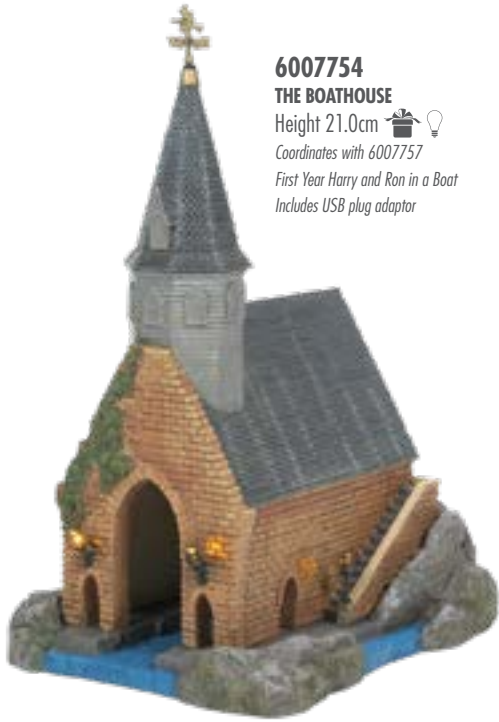

6007753

THE SHRIEKING SHACK
Height 21.0cm  

*Coordinates with 6007756 Encounter At The Shrieking Shack
Includes USB plug adaptor*

6007756
COME OUT AND PLAY PETER
ENCOUNTER AT THE SHRIEKING SHACK
Height 8.0cm 

Coordinates with 6007753 The Shrieking Shack

6011102
HARRY POTTER™ HOGWARTS™ LIT CENTREPIECE
Height 32.0cm Width 36.5cm  
Batteries required: 2 x AA (not included)

6005660
HARRY POTTER™ DIAGON ALLEY™ LIT CENTREPIECE
Height 23.5cm  
Batteries required: 2 x AA (not included)

6007754
THE BOATHOUSE
Height 21.0cm
Coordinates with 6007757
First Year Harry and Ron in a Boat
Includes USB plug adaptor

6007757
FIRST YEAR HARRY AND RON IN A BOAT
Height 8.0cm
Coordinates with 6007754 The Boathouse